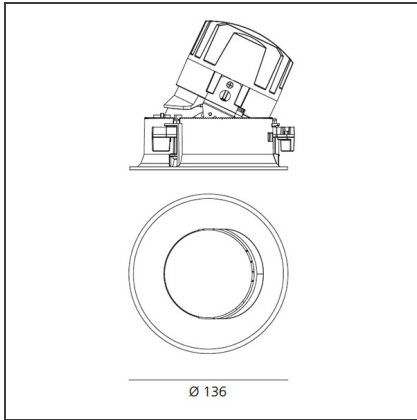

TECHNICAL DRAWINGS

FEATURES

| | | | |
|----------------------|-------------------|------------------|-----------|
| Article Code: | M262205 M274800 | Material: | aluminium |
| Colour: | Black | Series: | Indoor |
| Installation: | Recessed, Ceiling | | |

DIMENSIONS

| | | | |
|------------------------|---------|-------------------------|---------|
| Weight: | kg 0.3 | Cutout diameter: | cm 13.6 |
| Rotation: | cm 360 | Cutout shape: | Rounded |
| Recessed depth: | cm 13.7 | Glow Wire Test: | 850 |