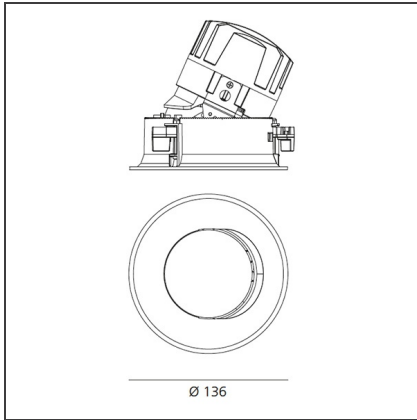

TECHNICAL DRAWINGS

FEATURES

Article Code:	M274800 M324105	Material:	aluminium
Colour:	Black	Series:	Indoor
Installation:	Recessed, Ceiling		

DIMENSIONS

Weight:	kg 0.3	Cutout diameter:	cm 13.6
Rotation:	cm 360	Cutout shape:	Rounded
Recessed depth:	cm 13.7	Glow Wire Test:	850

INCLUDED SOURCES

Category:	LED	Color temperature (K):	2700K
Number:	1		
Watt:	24,4W		
Type:	0		
Class:	A		

LUMINAIRE

Watt:	24,4W	Delivered lumens output (lm):	1606lm
Voltage:	220-240 V	CCT:	2700K
		CRI:	80