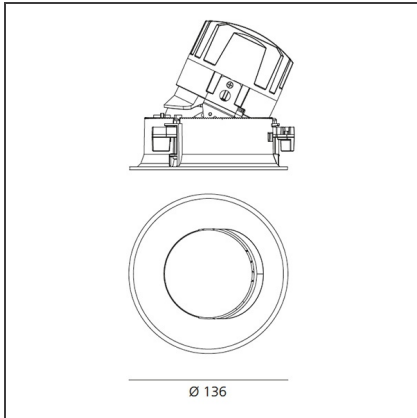

TECHNICAL DRAWINGS

FEATURES

Article Code:	M262605 M274800	Material:	aluminium
Colour:	Polished Metal	Series:	Indoor
Installation:	Recessed, Ceiling		

DIMENSIONS

Weight:	kg 0.3	Cutout diameter:	cm 13.6
Rotation:	cm 360	Cutout shape:	Rounded
Recessed depth:	cm 13.7	Glow Wire Test:	850