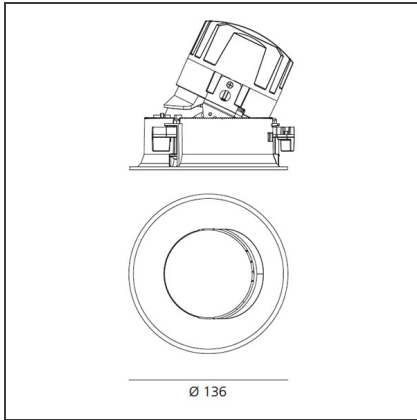

TECHNICAL DRAWINGS

FEATURES

Article Code:	M262005 M274800	Material:	aluminium
Colour:	Black	Series:	Indoor
Installation:	Recessed, Ceiling		

DIMENSIONS

Weight:	kg 0.3	Cutout diameter:	cm 13.6
Rotation:	cm 360	Cutout shape:	Rounded
Recessed depth:	cm 13.7	Glow Wire Test:	850