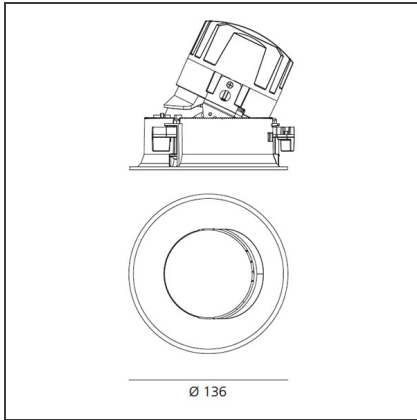

TECHNICAL DRAWINGS

FEATURES

Article Code:	M274800 M324005	Material:	aluminium
Colour:	Black	Series:	Indoor
Installation:	Recessed, Ceiling		

DIMENSIONS

Weight:	kg 0.3	Cutout diameter:	cm 13.6
Rotation:	cm 360	Cutout shape:	Rounded
Recessed depth:	cm 13.7	Glow Wire Test:	850