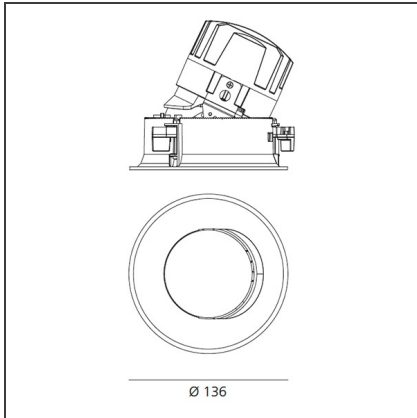

TECHNICAL DRAWINGS

FEATURES

Article Code:	M261805 M274800	Material:	aluminium
Colour:	Black	Series:	Indoor
Installation:	Recessed, Ceiling		

DIMENSIONS

Weight:	kg 0.3	Cutout diameter:	cm 13.6
Rotation:	cm 360	Cutout shape:	Rounded
Recessed depth:	cm 13.7	Glow Wire Test:	850