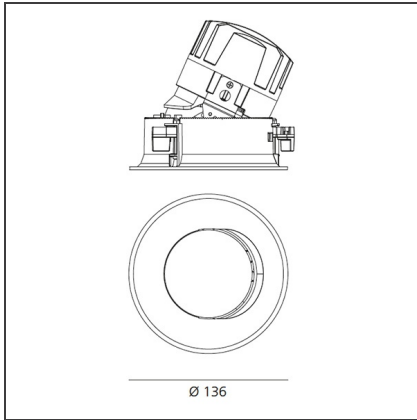

TECHNICAL DRAWINGS

FEATURES

Article Code:	M274800 M324205	Material:	aluminium
Colour:	Polished Metal	Series:	Indoor
Installation:	Recessed, Ceiling		

DIMENSIONS

Weight:	kg 0.3	Cutout diameter:	cm 13.6
Rotation:	cm 360	Cutout shape:	Rounded
Recessed depth:	cm 13.7	Glow Wire Test:	850