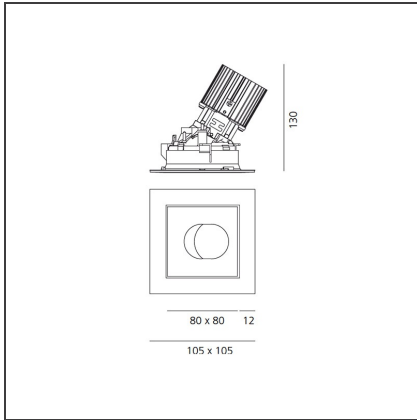

TECHNICAL DRAWINGS

FEATURES

Article Code:	M258625	Material:	aluminium
Colour:	White/Black	Series:	Indoor
Installation:	Recessed, Ceiling		

DIMENSIONS

Length:	cm 10.5	Cutout shape:	Squared
Width:	cm 10.5	Glow Wire Test:	850
Weight:	kg 0.3		
Recessed depth:	cm 13		