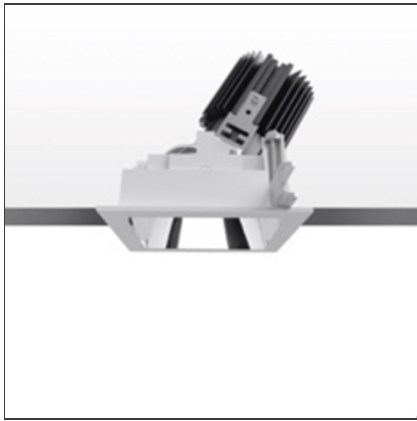

Everything 105 - Square - Trim - Adj - 46° 3000k - White/Black

IP20/44 

DESIGN BY

Ernesto Gismondi

DESCRIPTION

Everything is an innovative range of professional recessed light fittings created to deliver a high lighting performance, with an eye on energy saving and excellent visual comfort. A complete, flexible product range, extremely versatile in its many applications and able to meet challenging lighting performance criteria.

TECHNICAL DRAWINGS

FEATURES

Article Code:	M258625	Material:	aluminium
Colour:	White/Black	Series:	Indoor
Installation:	Recessed, Ceiling		

DIMENSIONS

Length:	cm 10.5	Cutout shape:	Squared
Width:	cm 10.5	Glow Wire Test:	850
Weight:	kg 0.3		
Recessed depth:	cm 13		