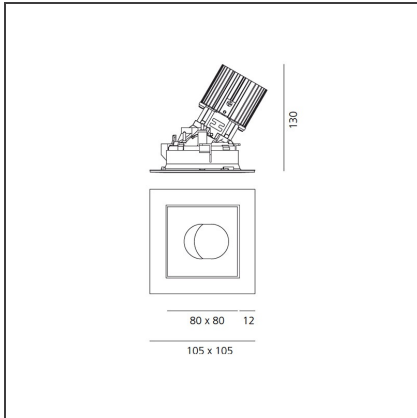

TECHNICAL DRAWINGS

FEATURES

Article Code:	M258665	Material:	aluminium
Colour:	Silver/Black	Series:	Indoor
Installation:	Recessed, Ceiling		

DIMENSIONS

Length:	cm 10.5	Cutout shape:	Squared
Width:	cm 10.5	Glow Wire Test:	850
Weight:	kg 0.3		
Recessed depth:	cm 13		