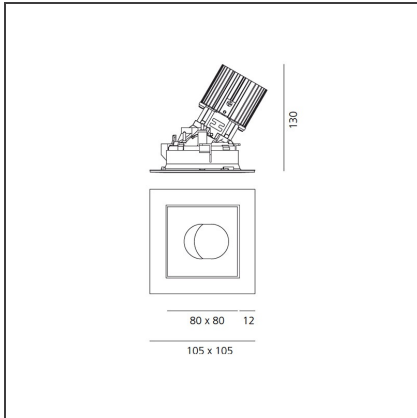

TECHNICAL DRAWINGS

FEATURES

Article Code:	M329525	Material:	aluminium
Colour:	White/Black	Series:	Indoor
Installation:	Recessed, Ceiling		

DIMENSIONS

Length:	cm 10.5	Cutout shape:	Squared
Width:	cm 10.5		
Weight:	kg 0.3		
Recessed depth:	cm 13		