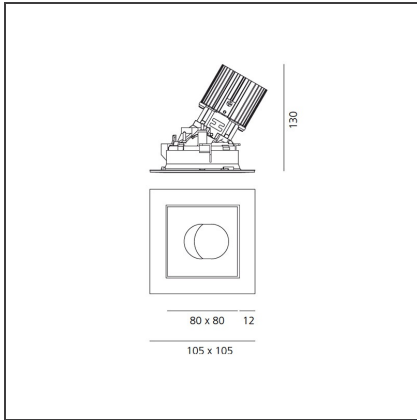

TECHNICAL DRAWINGS

FEATURES

Article Code:	M329565	Material:	aluminium
Colour:	Silver/Black	Series:	Indoor
Installation:	Recessed, Ceiling		

DIMENSIONS

Length:	cm 10.5	Cutout shape:	Squared
Width:	cm 10.5		
Weight:	kg 0.3		
Recessed depth:	cm 13		