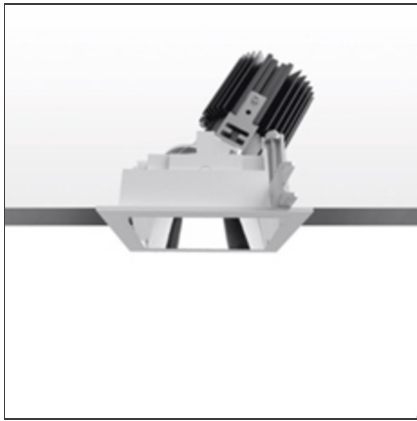

Everything 105 - Square - Trim - Adj - 46° 2700k - Silver/Black

IP20/44 

DESIGN BY

Ernesto Gismondi

DESCRIPTION

Everything is an innovative range of professional recessed light fittings created to deliver a high lighting performance, with an eye on energy saving and excellent visual comfort. A complete, flexible product range, extremely versatile in its many applications and able to meet challenging lighting performance criteria.

TECHNICAL DRAWINGS

FEATURES

Article Code:	M329565	Material:	aluminium
Colour:	Silver/Black	Series:	Indoor
Installation:	Recessed, Ceiling		

DIMENSIONS

Length:	cm 10.5	Cutout shape:	Squared
Width:	cm 10.5		
Weight:	kg 0.3		
Recessed depth:	cm 13		