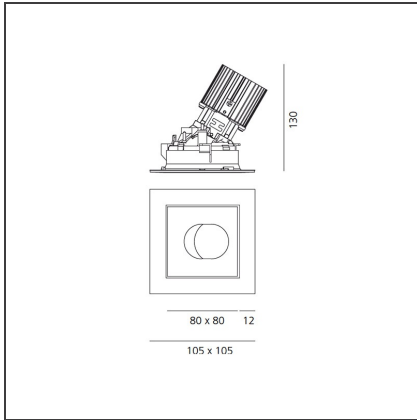

TECHNICAL DRAWINGS

FEATURES

Article Code:	M259065	Material:	aluminium
Colour:	Silver/Polished Metal	Series:	Indoor
Installation:	Recessed, Ceiling		

DIMENSIONS

Length:	cm 10.5	Cutout shape:	Squared
Width:	cm 10.5	Glow Wire Test:	850
Weight:	kg 0.3		
Recessed depth:	cm 13		