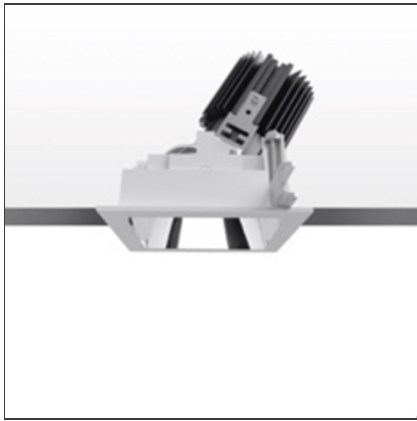

Everything 105 - Square - Trim - Adj - 28° 3000k - Silver/Polished Metal

IP20/44 

DESIGN BY

Ernesto Gismondi

DESCRIPTION

Everything is an innovative range of professional recessed light fittings created to deliver a high lighting performance, with an eye on energy saving and excellent visual comfort. A complete, flexible product range, extremely versatile in its many applications and able to meet challenging lighting performance criteria.

TECHNICAL DRAWINGS

FEATURES

Article Code:	M259065	Material:	aluminium
Colour:	Silver/Polished Metal	Series:	Indoor
Installation:	Recessed, Ceiling		

DIMENSIONS

Length:	cm 10.5	Cutout shape:	Squared
Width:	cm 10.5	Glow Wire Test:	850
Weight:	kg 0.3		
Recessed depth:	cm 13		