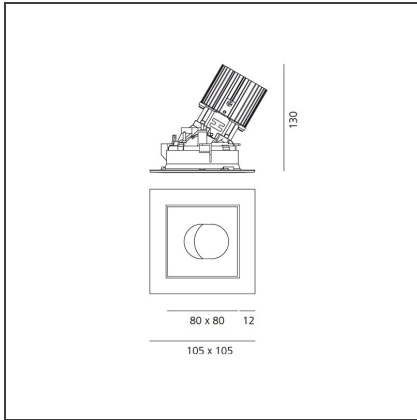

TECHNICAL DRAWINGS

FEATURES

Article Code:	M258465	Material:	aluminium
Colour:	Silver/Black	Series:	Indoor
Installation:	Recessed, Ceiling		

DIMENSIONS

Length:	cm 10.5	Cutout shape:	Squared
Width:	cm 10.5	Glow Wire Test:	850
Weight:	kg 0.3		
Recessed depth:	cm 13		