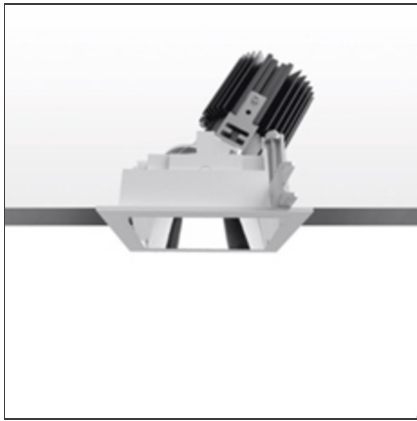

# Everything 105 - Square - Trim - Adj - 28° 2700k - White/Polished Metal

IP20/44 

## DESCRIPTION

Everything is an innovative range of professional recessed light fittings created to deliver a high lighting performance, with an eye on energy saving and excellent visual comfort. A complete, flexible product range, extremely versatile in its many applications and able to meet challenging lighting performance criteria.