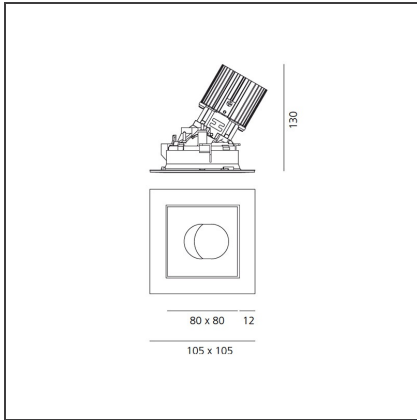

TECHNICAL DRAWINGS

FEATURES

Article Code:	M329725	Material:	aluminium
Colour:	White/Polished Metal	Series:	Indoor
Installation:	Recessed, Ceiling		

DIMENSIONS

Length:	cm 10.5	Cutout shape:	Squared
Width:	cm 10.5		
Weight:	kg 0.3		
Recessed depth:	cm 13		

INCLUDED SOURCES

Category:	LED	Color temperature (K):	2700K
Number:	1		
Watt:	13W		
Type:	0		
Class:	A		

LUMINAIRE

Watt:	13W	Delivered lumens output (lm):	866lm
		CCT:	2700K
		CRI:	90