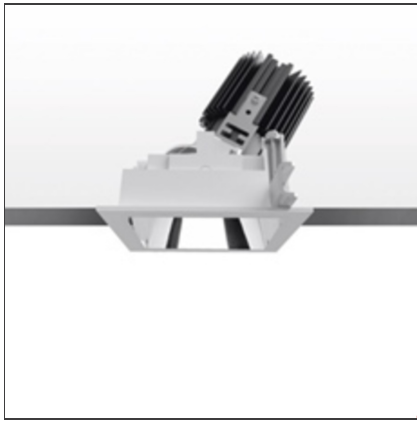

Everything 105 - Square - Trim - Adj - 28° 2700k - White/Black

IP20/44 

DESIGN BY

Ernesto Gismondi

DESCRIPTION

Everything is an innovative range of professional recessed light fittings created to deliver a high lighting performance, with an eye on energy saving and excellent visual comfort. A complete, flexible product range, extremely versatile in its many applications and able to meet challenging lighting performance criteria.

TECHNICAL DRAWINGS

FEATURES

Article Code:	M329425	Material:	aluminium
Colour:	White/Black	Series:	Indoor
Installation:	Recessed, Ceiling		

DIMENSIONS

Length:	cm 10.5	Cutout shape:	Squared
Width:	cm 10.5		
Weight:	kg 0.3		
Recessed depth:	cm 13		