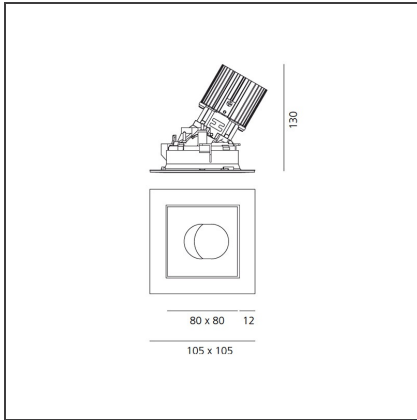

TECHNICAL DRAWINGS

FEATURES

Article Code:	M329425	Material:	aluminium
Colour:	White/Black	Series:	Indoor
Installation:	Recessed, Ceiling		

DIMENSIONS

Length:	cm 10.5	Cutout shape:	Squared
Width:	cm 10.5		
Weight:	kg 0.3		
Recessed depth:	cm 13		