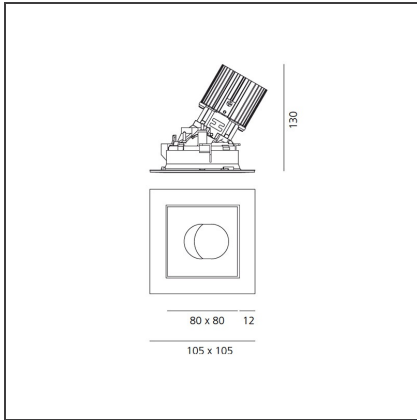

TECHNICAL DRAWINGS

FEATURES

Article Code:	M329765	Material:	aluminium
Colour:	Silver/Polished Metal	Series:	Indoor
Installation:	Recessed, Ceiling		

DIMENSIONS

Length:	cm 10.5	Cutout shape:	Squared
Width:	cm 10.5		
Weight:	kg 0.3		
Recessed depth:	cm 13		