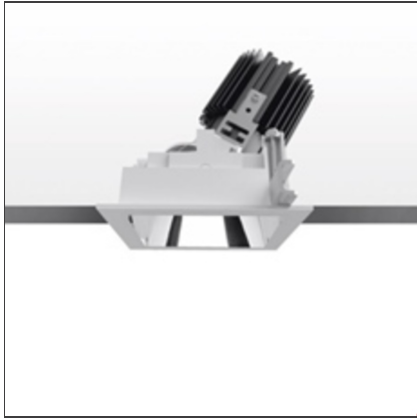

Everything 105 - Square - Trim - Adj - 28° 2700k - Silver/Polished Metal

IP20/44 

DESIGN BY

Ernesto Gismondi

DESCRIPTION

Everything is an innovative range of professional recessed light fittings created to deliver a high lighting performance, with an eye on energy saving and excellent visual comfort. A complete, flexible product range, extremely versatile in its many applications and able to meet challenging lighting performance criteria.

TECHNICAL DRAWINGS

FEATURES

Article Code:	M329765	Material:	aluminium
Colour:	Silver/Polished Metal	Series:	Indoor
Installation:	Recessed, Ceiling		

DIMENSIONS

Length:	cm 10.5	Cutout shape:	Squared
Width:	cm 10.5		
Weight:	kg 0.3		
Recessed depth:	cm 13		