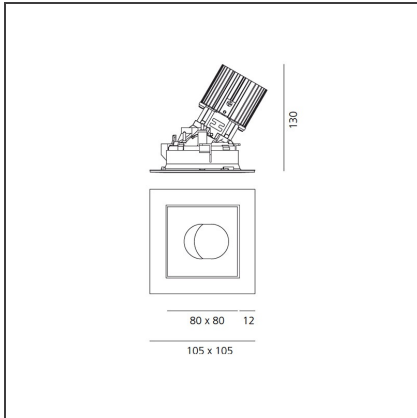

TECHNICAL DRAWINGS

FEATURES

Article Code:	M329465	Material:	aluminium
Colour:	Silver/Black	Series:	Indoor
Installation:	Recessed, Ceiling		

DIMENSIONS

Length:	cm 10.5	Cutout shape:	Squared
Width:	cm 10.5		
Weight:	kg 0.3		
Recessed depth:	cm 13		

INCLUDED SOURCES

Category:	LED	Color temperature (K):	2700K
Number:	1		
Watt:	13W		
Type:	0		
Class:	A		

LUMINAIRE

Watt:	13W	Delivered lumens output (lm):	866lm
		CCT:	2700K
		CRI:	90