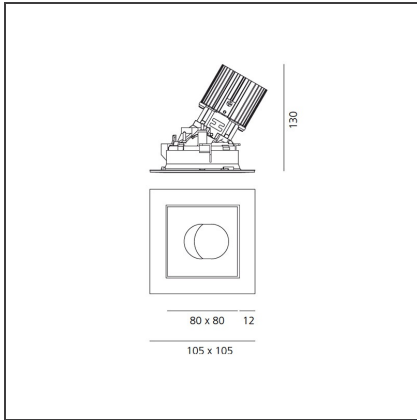

TECHNICAL DRAWINGS

FEATURES

Article Code:	M258225	Material:	aluminium
Colour:	White/Black	Series:	Indoor
Installation:	Recessed, Ceiling		

DIMENSIONS

Length:	cm 10.5	Cutout shape:	Squared
Width:	cm 10.5	Glow Wire Test:	850
Weight:	kg 0.3		
Recessed depth:	cm 13		