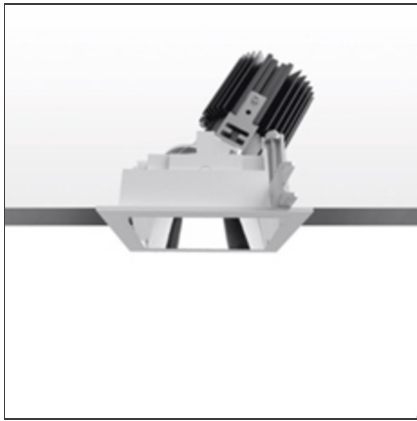

Everything 105 - Square - Trim - Adj - 25° 3000k - White/Black

IP20/44 

DESIGN BY

Ernesto Gismondi

DESCRIPTION

Everything is an innovative range of professional recessed light fittings created to deliver a high lighting performance, with an eye on energy saving and excellent visual comfort. A complete, flexible product range, extremely versatile in its many applications and able to meet challenging lighting performance criteria.

TECHNICAL DRAWINGS

FEATURES

Article Code:	M258225	Material:	aluminium
Colour:	White/Black	Series:	Indoor
Installation:	Recessed, Ceiling		

DIMENSIONS

Length:	cm 10.5	Cutout shape:	Squared
Width:	cm 10.5	Glow Wire Test:	850
Weight:	kg 0.3		
Recessed depth:	cm 13		