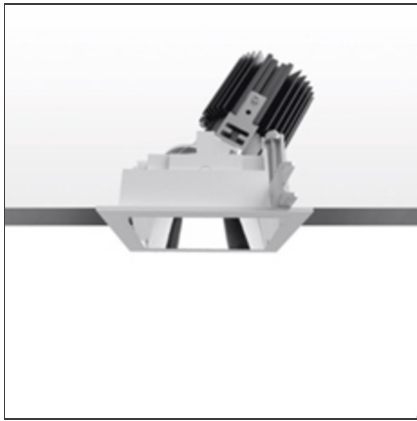

Everything 105 - Square - Trim - Adj - 25° 3000k - Silver/Polished Metal

IP20/44 

DESIGN BY

Ernesto Gismondi

DESCRIPTION

Everything is an innovative range of professional recessed light fittings created to deliver a high lighting performance, with an eye on energy saving and excellent visual comfort. A complete, flexible product range, extremely versatile in its many applications and able to meet challenging lighting performance criteria.

TECHNICAL DRAWINGS

FEATURES

Article Code:	M258865	Material:	aluminium
Colour:	Silver/Polished Metal	Series:	Indoor
Installation:	Recessed, Ceiling		

DIMENSIONS

Length:	cm 10.5	Cutout shape:	Squared
Width:	cm 10.5	Glow Wire Test:	850
Weight:	kg 0.3		
Recessed depth:	cm 13		