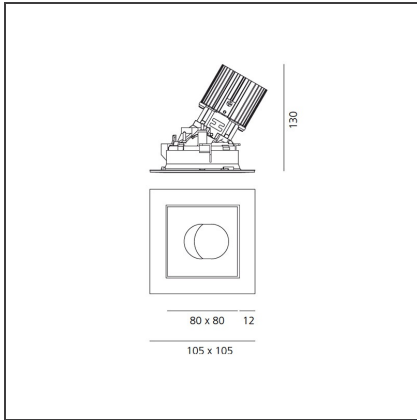

TECHNICAL DRAWINGS

FEATURES

Article Code:	M258865	Material:	aluminium
Colour:	Silver/Polished Metal	Series:	Indoor
Installation:	Recessed, Ceiling		

DIMENSIONS

Length:	cm 10.5	Cutout shape:	Squared
Width:	cm 10.5	Glow Wire Test:	850
Weight:	kg 0.3		
Recessed depth:	cm 13		