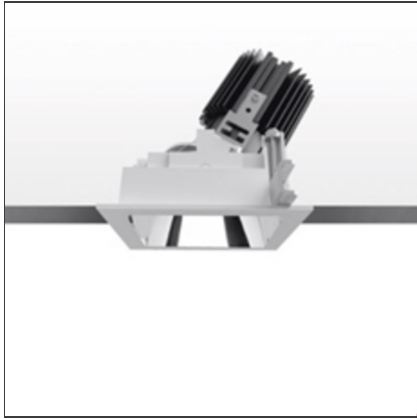

Everything 105 - Square - Trim - Adj - 25° 3000k - Silver/Black

IP20/44 

DESIGN BY

Ernesto Gismondi

DESCRIPTION

Everything is an innovative range of professional recessed light fittings created to deliver a high lighting performance, with an eye on energy saving and excellent visual comfort. A complete, flexible product range, extremely versatile in its many applications and able to meet challenging lighting performance criteria.

TECHNICAL DRAWINGS

FEATURES

Article Code:	M258265	Material:	aluminium
Colour:	Silver/Black	Series:	Indoor
Installation:	Recessed, Ceiling		

DIMENSIONS

Length:	cm 10.5	Cutout shape:	Squared
Width:	cm 10.5	Glow Wire Test:	850
Weight:	kg 0.3		
Recessed depth:	cm 13		