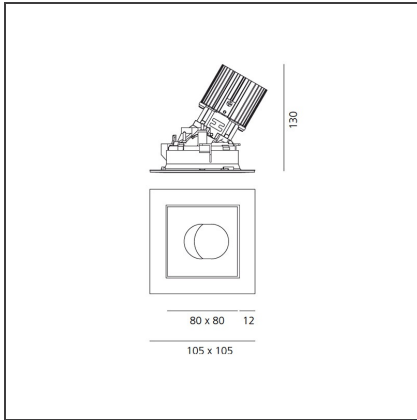

TECHNICAL DRAWINGS

FEATURES

Article Code:	M258265	Material:	aluminium
Colour:	Silver/Black	Series:	Indoor
Installation:	Recessed, Ceiling		

DIMENSIONS

Length:	cm 10.5	Cutout shape:	Squared
Width:	cm 10.5	Glow Wire Test:	850
Weight:	kg 0.3		
Recessed depth:	cm 13		