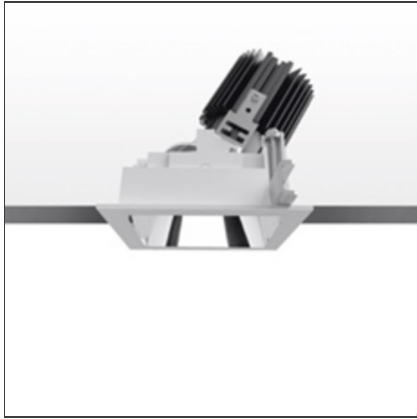

Everything 105 - Square - Trim - Adj - 25° 2700k - White/Polished Metal

IP20/44 

DESIGN BY

Ernesto Gismondi

DESCRIPTION

Everything is an innovative range of professional recessed light fittings created to deliver a high lighting performance, with an eye on energy saving and excellent visual comfort. A complete, flexible product range, extremely versatile in its many applications and able to meet challenging lighting performance criteria.

TECHNICAL DRAWINGS

FEATURES

Article Code:	M329625	Material:	aluminium
Colour:	White/Polished Metal	Series:	Indoor
Installation:	Recessed, Ceiling		

DIMENSIONS

Length:	cm 10.5	Cutout shape:	Squared
Width:	cm 10.5		
Weight:	kg 0.3		
Recessed depth:	cm 13		