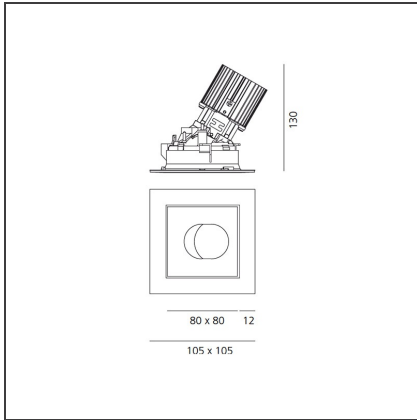

TECHNICAL DRAWINGS

FEATURES

Article Code:	M329625	Material:	aluminium
Colour:	White/Polished Metal	Series:	Indoor
Installation:	Recessed, Ceiling		

DIMENSIONS

Length:	cm 10.5	Cutout shape:	Squared
Width:	cm 10.5		
Weight:	kg 0.3		
Recessed depth:	cm 13		