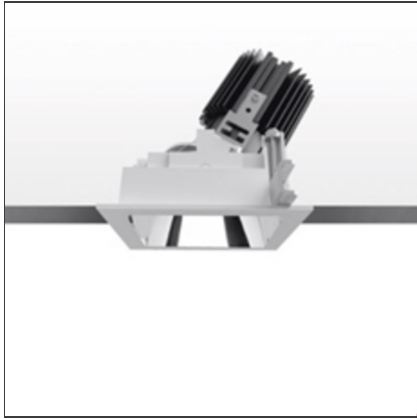

# Everything 105 - Square - Trim - Adj - 25° 2700k - White/Black

IP20/44 

## DESCRIPTION

Everything is an innovative range of professional recessed light fittings created to deliver a high lighting performance, with an eye on energy saving and excellent visual comfort. A complete, flexible product range, extremely versatile in its many applications and able to meet challenging lighting performance criteria.