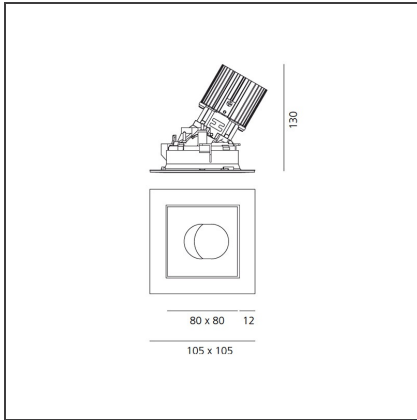

TECHNICAL DRAWINGS

FEATURES

Article Code:	M329325	Material:	aluminium
Colour:	White/Black	Series:	Indoor
Installation:	Recessed, Ceiling		

DIMENSIONS

Length:	cm 10.5	Cutout shape:	Squared
Width:	cm 10.5		
Weight:	kg 0.3		
Recessed depth:	cm 13		

INCLUDED SOURCES

Category:	LED	Color temperature (K):	2700K
Number:	1		
Watt:	13W		
Type:	0		
Class:	A		

LUMINAIRE

Watt:	13W	Delivered lumens output (lm):	850lm
		CCT:	2700K
		CRI:	90