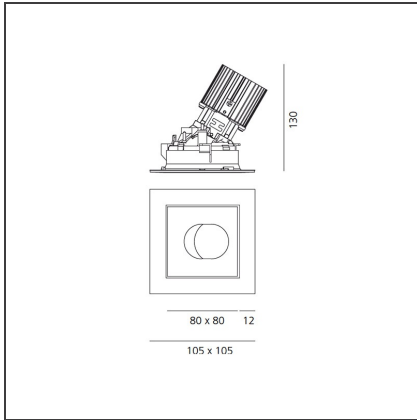

TECHNICAL DRAWINGS

FEATURES

Article Code:	M329665	Material:	aluminium
Colour:	Silver/Polished Metal	Series:	Indoor
Installation:	Recessed, Ceiling		

DIMENSIONS

Length:	cm 10.5	Cutout shape:	Squared
Width:	cm 10.5		
Weight:	kg 0.3		
Recessed depth:	cm 13		