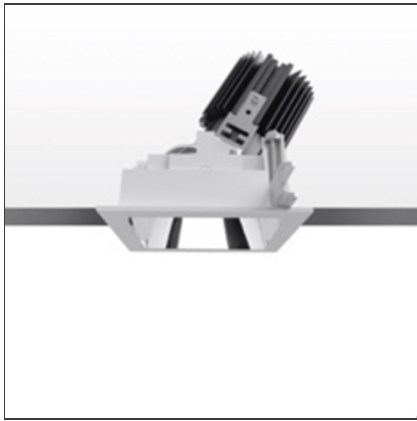

Everything 105 - Square - Trim - Adj - 25° 2700k - Silver/Polished Metal

IP20/44 

DESIGN BY

Ernesto Gismondi

DESCRIPTION

Everything is an innovative range of professional recessed light fittings created to deliver a high lighting performance, with an eye on energy saving and excellent visual comfort. A complete, flexible product range, extremely versatile in its many applications and able to meet challenging lighting performance criteria.

TECHNICAL DRAWINGS

FEATURES

Article Code:	M329665	Material:	aluminium
Colour:	Silver/Polished Metal	Series:	Indoor
Installation:	Recessed, Ceiling		

DIMENSIONS

Length:	cm 10.5	Cutout shape:	Squared
Width:	cm 10.5		
Weight:	kg 0.3		
Recessed depth:	cm 13		