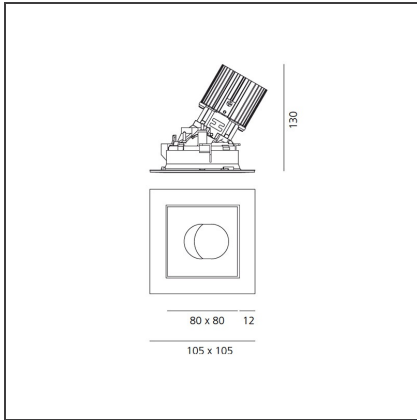

TECHNICAL DRAWINGS

FEATURES

Article Code:	M329365	Material:	aluminium
Colour:	Silver/Black	Series:	Indoor
Installation:	Recessed, Ceiling		

DIMENSIONS

Length:	cm 10.5	Cutout shape:	Squared
Width:	cm 10.5		
Weight:	kg 0.3		
Recessed depth:	cm 13		