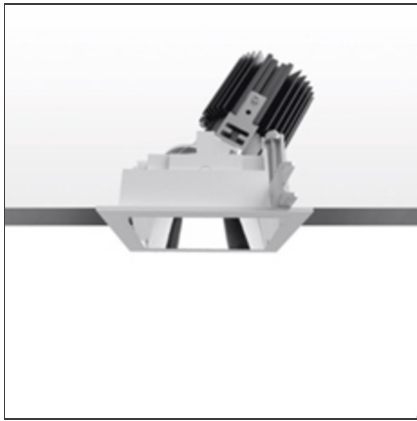

Everything 105 - Square - Trim - Adj - 25° 2700k - Silver/Black

IP20/44 

DESIGN BY

Ernesto Gismondi

DESCRIPTION

Everything is an innovative range of professional recessed light fittings created to deliver a high lighting performance, with an eye on energy saving and excellent visual comfort. A complete, flexible product range, extremely versatile in its many applications and able to meet challenging lighting performance criteria.

TECHNICAL DRAWINGS

FEATURES

Article Code:	M329365	Material:	aluminium
Colour:	Silver/Black	Series:	Indoor
Installation:	Recessed, Ceiling		

DIMENSIONS

Length:	cm 10.5	Cutout shape:	Squared
Width:	cm 10.5		
Weight:	kg 0.3		
Recessed depth:	cm 13		