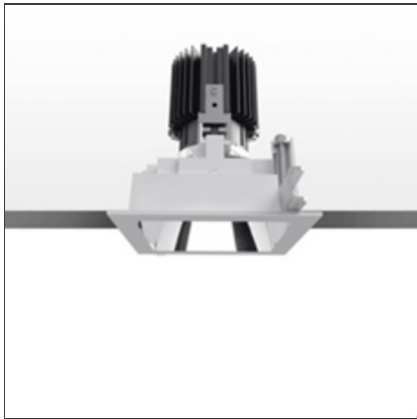

Everything 105 - Square - Trim - 46° 3000K - White/Black

IP20/44

DESIGN BY

Ernesto Gismondi

DESCRIPTION

Everything is an innovative range of professional recessed light fittings created to deliver a high lighting performance, with an eye on energy saving and excellent visual comfort. A complete, flexible product range, extremely versatile in its many applications and able to meet challenging lighting performance criteria.

TECHNICAL DRAWINGS

FEATURES

Article Code:	M258620	Material:	aluminium
Colour:	White/Black	Series:	Indoor
Installation:	Recessed, Ceiling		

DIMENSIONS

Length:	cm 10.5	Cutout shape:	Squared
Width:	cm 10.5	Glow Wire Test:	850
Weight:	kg 0.3		
Recessed depth:	cm 13		