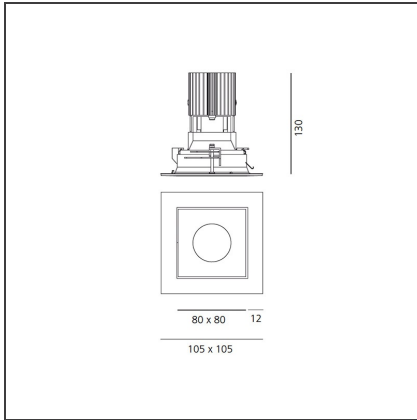

Everything 105 - Square - Trim - 46° 3000K - White/Black

IP20/44

DESIGN BY

Ernesto Gismondi

DESCRIPTION

Everything is an innovative range of professional recessed light fittings created to deliver a high lighting performance, with an eye on energy saving and excellent visual comfort. A complete, flexible product range, extremely versatile in its many applications and able to meet challenging lighting performance criteria.

TECHNICAL DRAWINGS

FEATURES

Article Code:	M258620	Material:	aluminium
Colour:	White/Black	Series:	Indoor
Installation:	Recessed, Ceiling		

DIMENSIONS

Length:	cm 10.5	Cutout shape:	Squared
Width:	cm 10.5	Glow Wire Test:	850
Weight:	kg 0.3		
Recessed depth:	cm 13		