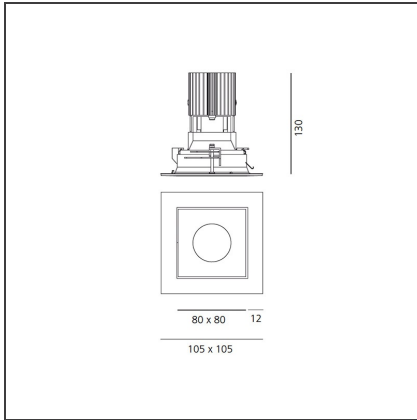

Everything 105 - Square - Trim - 46° 3000K - Silver/Black

IP20/44 

DESIGN BY

Ernesto Gismondi

DESCRIPTION

Everything is an innovative range of professional recessed light fittings created to deliver a high lighting performance, with an eye on energy saving and excellent visual comfort. A complete, flexible product range, extremely versatile in its many applications and able to meet challenging lighting performance criteria.

TECHNICAL DRAWINGS

FEATURES

Article Code:	M258660	Material:	aluminium
Colour:	Silver/Black	Series:	Indoor
Installation:	Recessed, Ceiling		

DIMENSIONS

Length:	cm 10.5	Cutout shape:	Squared
Width:	cm 10.5	Glow Wire Test:	850
Weight:	kg 0.3		
Recessed depth:	cm 13		