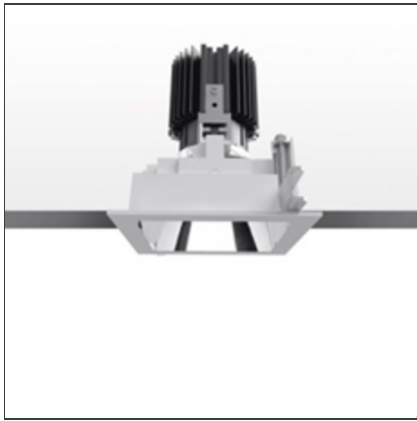

Everything 105 - Square - Trim - 46° 3000K - Silver/Black

IP20/44 

DESIGN BY

Ernesto Gismondi

DESCRIPTION

Everything is an innovative range of professional recessed light fittings created to deliver a high lighting performance, with an eye on energy saving and excellent visual comfort. A complete, flexible product range, extremely versatile in its many applications and able to meet challenging lighting performance criteria.

TECHNICAL DRAWINGS

FEATURES

Article Code:	M258660	Material:	aluminium
Colour:	Silver/Black	Series:	Indoor
Installation:	Recessed, Ceiling		

DIMENSIONS

Length:	cm 10.5	Cutout shape:	Squared
Width:	cm 10.5	Glow Wire Test:	850
Weight:	kg 0.3		
Recessed depth:	cm 13		