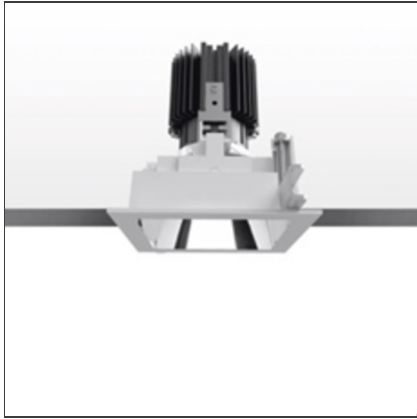

**Everything 105 - Square - Trim - 46° 2700k - White/Black**

IP20/44 

**DESIGN BY**

Ernesto Gismondi

**DESCRIPTION**

Everything is an innovative range of professional recessed light fittings created to deliver a high lighting performance, with an eye on energy saving and excellent visual comfort. A complete, flexible product range, extremely versatile in its many applications and able to meet challenging lighting performance criteria.

**TECHNICAL DRAWINGS**

**FEATURES**

<b>Article Code:</b>	M329520	<b>Material:</b>	aluminium
<b>Colour:</b>	White/Black	<b>Series:</b>	Indoor
<b>Installation:</b>	Recessed, Ceiling		

**DIMENSIONS**

<b>Length:</b>	cm 10.5	<b>Cutout shape:</b>	Squared
<b>Width:</b>	cm 10.5		
<b>Weight:</b>	kg 0.3		
<b>Recessed depth:</b>	cm 13		