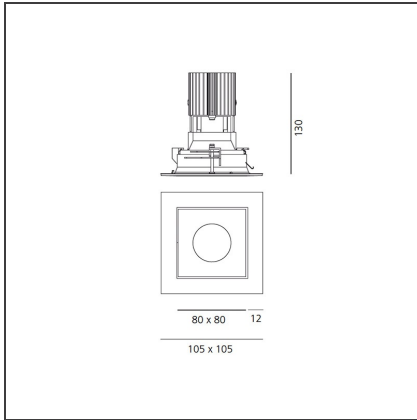

**Everything 105 - Square - Trim - 46° 2700k - White/Black**

IP20/44 

**DESIGN BY**

Ernesto Gismondi

**DESCRIPTION**

Everything is an innovative range of professional recessed light fittings created to deliver a high lighting performance, with an eye on energy saving and excellent visual comfort. A complete, flexible product range, extremely versatile in its many applications and able to meet challenging lighting performance criteria.

**TECHNICAL DRAWINGS**

**FEATURES**

<b>Article Code:</b>	M329520	<b>Material:</b>	aluminium
<b>Colour:</b>	White/Black	<b>Series:</b>	Indoor
<b>Installation:</b>	Recessed, Ceiling		

**DIMENSIONS**

<b>Length:</b>	cm 10.5	<b>Cutout shape:</b>	Squared
<b>Width:</b>	cm 10.5		
<b>Weight:</b>	kg 0.3		
<b>Recessed depth:</b>	cm 13		