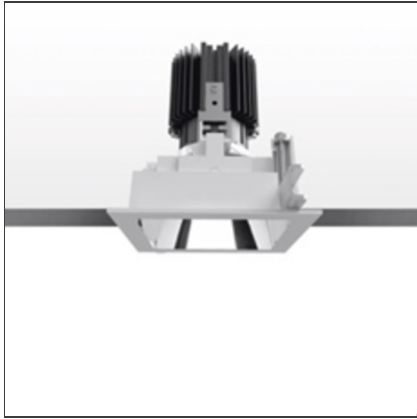

Everything 105 - Square - Trim - 46° 2700k - Silver/Black

IP20/44 

DESIGN BY

Ernesto Gismondi

DESCRIPTION

Everything is an innovative range of professional recessed light fittings created to deliver a high lighting performance, with an eye on energy saving and excellent visual comfort. A complete, flexible product range, extremely versatile in its many applications and able to meet challenging lighting performance criteria.

TECHNICAL DRAWINGS

FEATURES

Article Code:	M329560	Material:	aluminium
Colour:	Silver/Black	Series:	Indoor
Installation:	Recessed, Ceiling		

DIMENSIONS

Length:	cm 10.5	Cutout shape:	Squared
Width:	cm 10.5		
Weight:	kg 0.3		
Recessed depth:	cm 13		