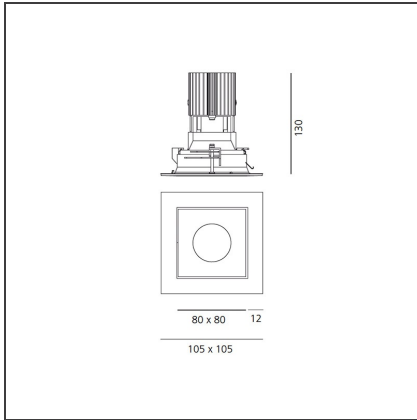

Everything 105 - Square - Trim - 46° 2700k - Silver/Black

IP20/44 

DESIGN BY

Ernesto Gismondi

DESCRIPTION

Everything is an innovative range of professional recessed light fittings created to deliver a high lighting performance, with an eye on energy saving and excellent visual comfort. A complete, flexible product range, extremely versatile in its many applications and able to meet challenging lighting performance criteria.

TECHNICAL DRAWINGS

FEATURES

Article Code:	M329560	Material:	aluminium
Colour:	Silver/Black	Series:	Indoor
Installation:	Recessed, Ceiling		

DIMENSIONS

Length:	cm 10.5	Cutout shape:	Squared
Width:	cm 10.5		
Weight:	kg 0.3		
Recessed depth:	cm 13		