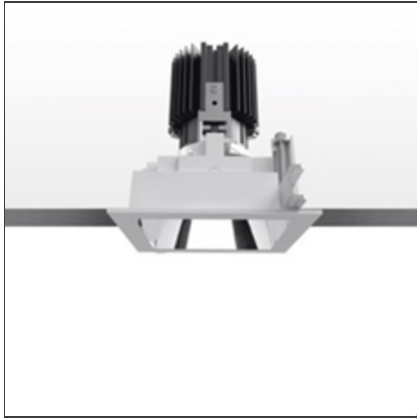

# Everything 105 - Square - Trim - 28° 3000K - White/Polished Metal

IP20/44 

## DIMENSIONS

<b>Length:</b>	cm 10.5	<b>Cutout shape:</b>	Squared
<b>Width:</b>	cm 10.5	<b>Glow Wire Test:</b>	850
<b>Weight:</b>	kg 0.3		
<b>Recessed depth:</b>	cm 13		