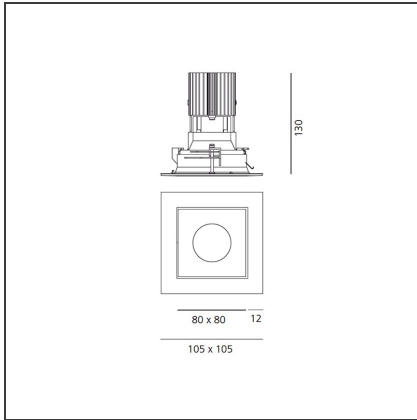

TECHNICAL DRAWINGS

FEATURES

Article Code:	M259020	Material:	aluminium
Colour:	White/Polished Metal	Series:	Indoor
Installation:	Recessed, Ceiling		

DIMENSIONS

Length:	cm 10.5	Cutout shape:	Squared
Width:	cm 10.5	Glow Wire Test:	850
Weight:	kg 0.3		
Recessed depth:	cm 13		

INCLUDED SOURCES

Category:	LED	Color temperature (K):	3000K
Number:	1	CRI:	90
Watt:	13W		
Type:	0		
Class:	A		

LUMINAIRE

Watt:	13W	Delivered lumens output (lm):	905lm
Voltage:	220-240 V	CCT:	3000K
		Efficiency:	100%
		Efficacy:	69.6lm/W
		CRI:	90