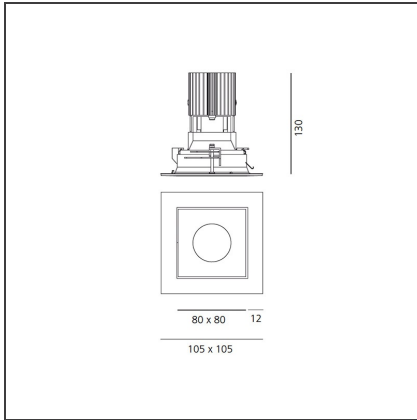

TECHNICAL DRAWINGS

FEATURES

Article Code:	M258820	Material:	aluminium
Colour:	White/Polished Metal	Series:	Indoor
Installation:	Recessed, Ceiling		

DIMENSIONS

Length:	cm 10.5	Cutout shape:	Squared
Width:	cm 10.5	Glow Wire Test:	850
Weight:	kg 0.3		
Recessed depth:	cm 13		

INCLUDED SOURCES

Category:	LED	Color temperature (K):	3000K
Number:	1	CRI:	90
Watt:	13W		
Type:	0		
Class:	A		

LUMINAIRE

Watt:	13W	Delivered lumens output (lm):	888lm
Voltage:	220-240 V	CCT:	3000K
		Efficiency:	100%
		Efficacy:	68.32lm/W
		CRI:	90