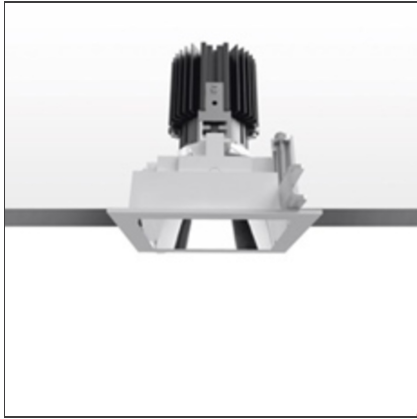

# Everything 105 - Square - Trim - 25° 3000K - White/Polished Metal

IP20/44 

## DIMENSIONS

<b>Length:</b>	cm 10.5	<b>Cutout shape:</b>	Squared
<b>Width:</b>	cm 10.5	<b>Glow Wire Test:</b>	850
<b>Weight:</b>	kg 0.3		
<b>Recessed depth:</b>	cm 13		