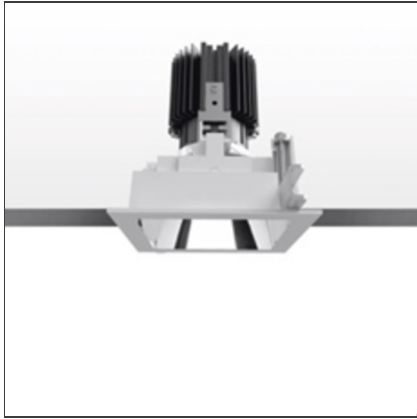

Everything 105 - Square - Trim - 25° 3000k - White/Black

IP20/44 

DESIGN BY

Ernesto Gismondi

DESCRIPTION

Everything is an innovative range of professional recessed light fittings created to deliver a high lighting performance, with an eye on energy saving and excellent visual comfort. A complete, flexible product range, extremely versatile in its many applications and able to meet challenging lighting performance criteria.

TECHNICAL DRAWINGS

FEATURES

Article Code:	M258220	Material:	aluminium
Colour:	White/Black	Series:	Indoor
Installation:	Recessed, Ceiling		

DIMENSIONS

Length:	cm 10.5	Cutout shape:	Squared
Width:	cm 10.5	Glow Wire Test:	850
Weight:	kg 0.3		
Recessed depth:	cm 13		