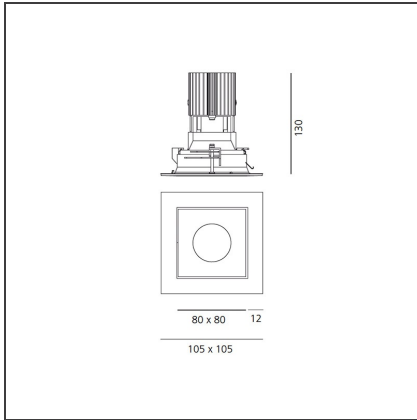

Everything 105 - Square - Trim - 25° 3000k - White/Black

IP20/44 

DESIGN BY

Ernesto Gismondi

DESCRIPTION

Everything is an innovative range of professional recessed light fittings created to deliver a high lighting performance, with an eye on energy saving and excellent visual comfort. A complete, flexible product range, extremely versatile in its many applications and able to meet challenging lighting performance criteria.

TECHNICAL DRAWINGS

FEATURES

Article Code:	M258220	Material:	aluminium
Colour:	White/Black	Series:	Indoor
Installation:	Recessed, Ceiling		

DIMENSIONS

Length:	cm 10.5	Cutout shape:	Squared
Width:	cm 10.5	Glow Wire Test:	850
Weight:	kg 0.3		
Recessed depth:	cm 13		