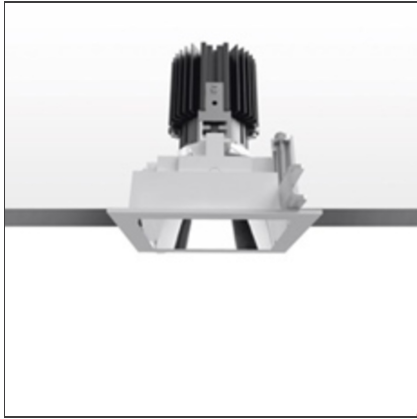

# Everything 105 - Square - Trim - 25° 3000K - Silver/Black

IP20/44 

## DIMENSIONS

<b>Length:</b>	cm 10.5	<b>Cutout shape:</b>	Squared
<b>Width:</b>	cm 10.5	<b>Glow Wire Test:</b>	850
<b>Weight:</b>	kg 0.3		
<b>Recessed depth:</b>	cm 13		