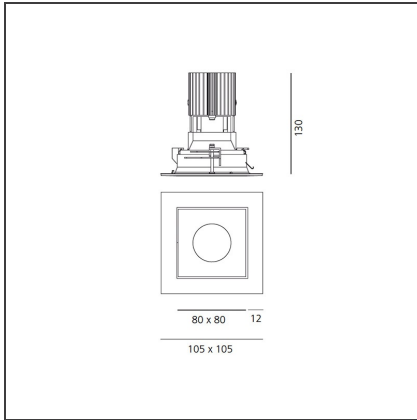

TECHNICAL DRAWINGS

FEATURES

Article Code:	M258260	Material:	aluminium
Colour:	Silver/Black	Series:	Indoor
Installation:	Recessed, Ceiling		

DIMENSIONS

Length:	cm 10.5	Cutout shape:	Squared
Width:	cm 10.5	Glow Wire Test:	850
Weight:	kg 0.3		
Recessed depth:	cm 13		

INCLUDED SOURCES

Category:	LED	Color temperature (K):	3000K
Number:	1	CRI:	90
Watt:	13W		
Type:	0		
Class:	A		

LUMINAIRE

Watt:	13W	Delivered lumens output (lm):	888lm
Voltage:	220-240 V	CCT:	3000K
		Efficiency:	100%
		Efficacy:	68.32lm/W
		CRI:	90