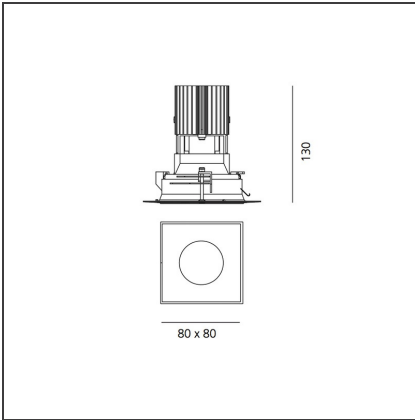

Everything 105 - Square - Kit Trimless - 46° 2700k - Black

IP 20/44

DESIGN BY

Ernesto Gismondi

DESCRIPTION

Everything is an innovative range of professional recessed light fittings created to deliver a high lighting performance, with an eye on energy saving and excellent visual comfort. A complete, flexible product range, extremely versatile in its many applications and able to meet challenging lighting performance criteria.

TECHNICAL DRAWINGS

FEATURES

Article Code:	M330100	Material:	aluminium
Colour:	Black	Series:	Indoor
Installation:	Projector, Recessed, Ceiling		

DIMENSIONS

Length:	cm 8	Cutout shape:	Squared
Width:	cm 8	Glow Wire Test:	850
Weight:	kg 0.3		
Recessed depth:	cm 13		