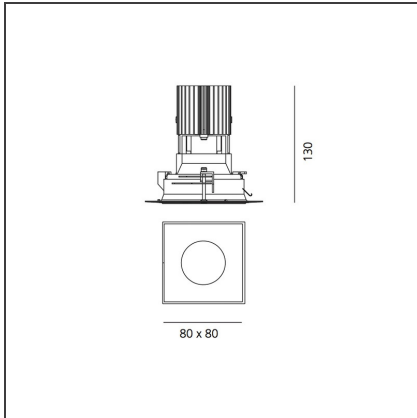

Everything 105 - Square - Kit Trimless - 28° 3000k - Polished metal

IP 20/44 

DESIGN BY

Ernesto Gismondi

DESCRIPTION

Everything is an innovative range of professional recessed light fittings created to deliver a high lighting performance, with an eye on energy saving and excellent visual comfort. A complete, flexible product range, extremely versatile in its many applications and able to meet challenging lighting performance criteria.

TECHNICAL DRAWINGS

FEATURES

Article Code:	M260200	Material:	aluminium
Colour:	Polished aluminium	Series:	Indoor
Installation:	Projector, Recessed, Ceiling		

DIMENSIONS

Length:	cm 8	Cutout shape:	Squared
Width:	cm 8	Glow Wire Test:	850
Weight:	kg 0.3		
Recessed depth:	cm 13		