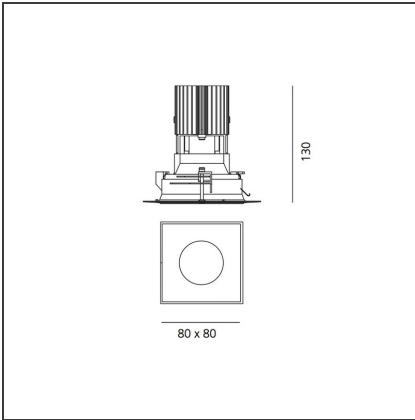

Everything 105 - Square - Kit Trimless - 28° 3000k - Black

IP 20/44

DESIGN BY

Ernesto Gismondi

DESCRIPTION

Everything is an innovative range of professional recessed light fittings created to deliver a high lighting performance, with an eye on energy saving and excellent visual comfort. A complete, flexible product range, extremely versatile in its many applications and able to meet challenging lighting performance criteria.

TECHNICAL DRAWINGS

FEATURES

Article Code:	M259600	Material:	aluminium
Colour:	Black	Series:	Indoor
Installation:	Projector, Recessed, Ceiling		

DIMENSIONS

Length:	cm 8	Cutout shape:	Squared
Width:	cm 8	Glow Wire Test:	850
Weight:	kg 0.3		
Recessed depth:	cm 13		