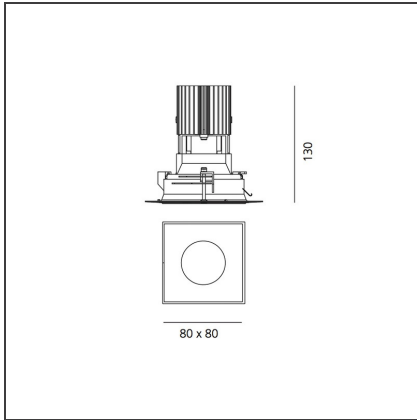

Everything 105 - Square - Kit Trimless - 28° 2700k - Polished Metal

IP 20/44 

DESIGN BY

Ernesto Gismondi

DESCRIPTION

Everything is an innovative range of professional recessed light fittings created to deliver a high lighting performance, with an eye on energy saving and excellent visual comfort. A complete, flexible product range, extremely versatile in its many applications and able to meet challenging lighting performance criteria.

TECHNICAL DRAWINGS

FEATURES

Article Code:	M330300	Material:	aluminium
Colour:	Polished Metal	Series:	Indoor
Installation:	Projector, Recessed, Ceiling		

DIMENSIONS

Length:	cm 8	Cutout shape:	Squared
Width:	cm 8	Glow Wire Test:	850
Weight:	kg 0.3		
Recessed depth:	cm 13		