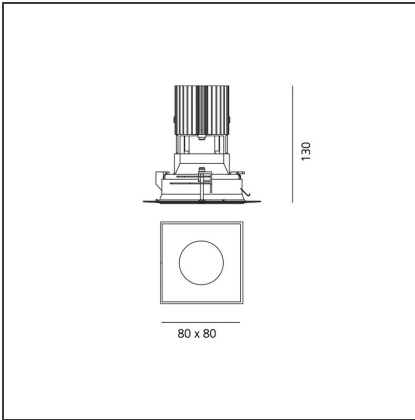

TECHNICAL DRAWINGS

FEATURES

Article Code:	M259400	Material:	aluminium
Colour:	Black	Series:	Indoor
Installation:	Projector, Recessed, Ceiling		

DIMENSIONS

Length:	cm 8	Cutout shape:	Squared
Width:	cm 8	Glow Wire Test:	850
Weight:	kg 0.3		
Recessed depth:	cm 13		