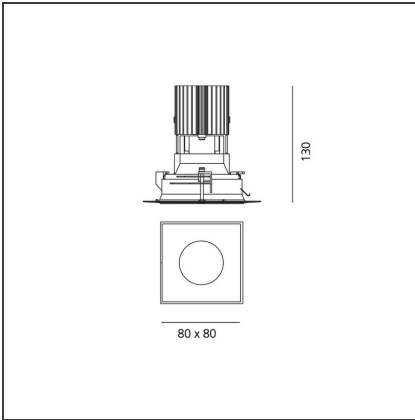

TECHNICAL DRAWINGS

FEATURES

Article Code:	M330200	Material:	aluminium
Colour:	Polished Metal	Series:	Indoor
Installation:	Projector, Recessed, Ceiling		

DIMENSIONS

Length:	cm 8	Cutout shape:	Squared
Width:	cm 8	Glow Wire Test:	850
Weight:	kg 0.3		
Recessed depth:	cm 13		

INCLUDED SOURCES

Category:	LED	Color temperature (K):	2700K
Number:	1		
Watt:	13W		
Type:	0		
Class:	A		

LUMINAIRE

Watt:	13W	Delivered lumens output (lm):	934lm
Voltage:	220-240 V	CCT:	2700K
		CRI:	90