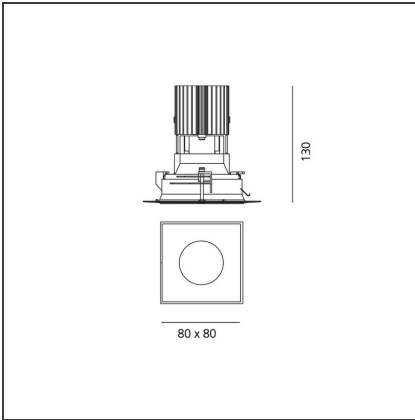

TECHNICAL DRAWINGS

FEATURES

Article Code:	M329900	Material:	aluminium
Colour:	Black	Series:	Indoor
Installation:	Projector, Recessed, Ceiling		

DIMENSIONS

Length:	cm 8	Cutout shape:	Squared
Width:	cm 8	Glow Wire Test:	850
Weight:	kg 0.3		
Recessed depth:	cm 13		

INCLUDED SOURCES

Category:	LED	Color temperature (K):	2700K
Number:	1		
Watt:	13W		
Type:	0		
Class:	A		

LUMINAIRE

Watt:	13W	Delivered lumens output (lm):	850lm
Voltage:	220-240 V	CCT:	2700K
		CRI:	90