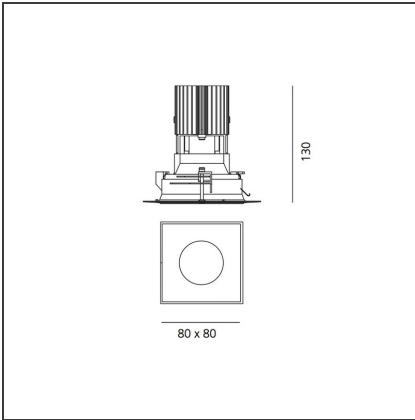

TECHNICAL DRAWINGS

FEATURES

Article Code:	M273500 M330300	Material:	aluminium
Colour:	Polished Metal	Series:	Indoor
Installation:	Recessed, Ceiling		

DIMENSIONS

Length:	cm 8	Cutout shape:	Squared
Width:	cm 8	Glow Wire Test:	850
Weight:	kg 0.3		
Recessed depth:	cm 13		

INCLUDED SOURCES

Category:	LED	Color temperature (K):	2700K
Number:	1		
Watt:	13W		
Type:	0		
Class:	A		

LUMINAIRE

Watt:	13W	Delivered lumens output (lm):	674lm
Voltage:	220-240 V	CCT:	2700K
		CRI:	90