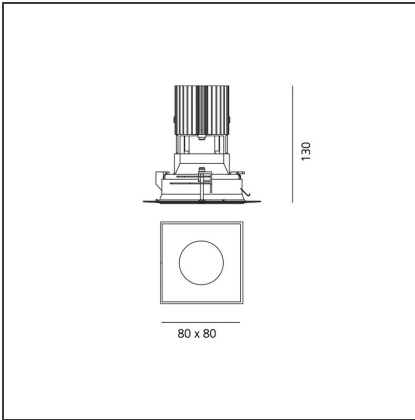

Everything 105 - Square - Kit Trim - 25° 3000k - Polished metal

IP 20/44 

DESIGN BY

Ernesto Gismondi

DESCRIPTION

Everything is an innovative range of professional recessed light fittings created to deliver a high lighting performance, with an eye on energy saving and excellent visual comfort. A complete, flexible product range, extremely versatile in its many applications and able to meet challenging lighting performance criteria.

TECHNICAL DRAWINGS

FEATURES

Article Code:	M260000 M273500	Material:	aluminium
Colour:	Polished aluminium	Series:	Indoor
Installation:	Recessed, Ceiling		

DIMENSIONS

Length:	cm 8	Cutout shape:	Squared
Width:	cm 8	Glow Wire Test:	850
Weight:	kg 0.3		
Recessed depth:	cm 13		