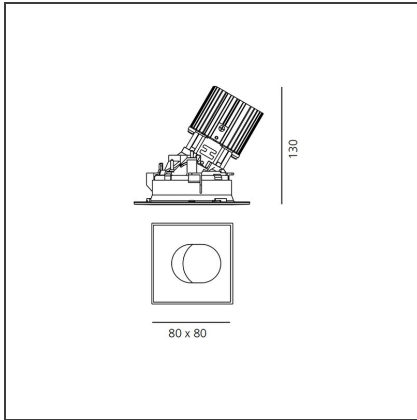

TECHNICAL DRAWINGS

FEATURES

Article Code:	M259805	Material:	aluminium
Colour:	Black	Series:	Indoor
Installation:	Projector, Recessed, Ceiling		

DIMENSIONS

Length:	cm 8	Cutout shape:	Squared
Width:	cm 8	Glow Wire Test:	850
Weight:	kg 0.3		
Recessed depth:	cm 13		