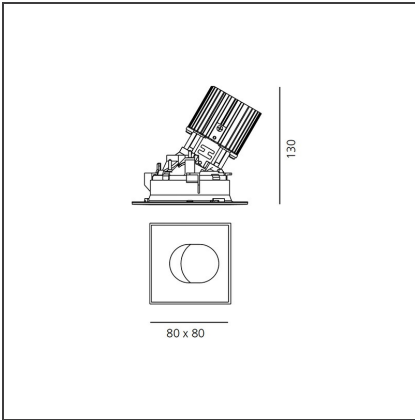

TECHNICAL DRAWINGS

FEATURES

Article Code:	M330105	Material:	aluminium
Colour:	Black	Series:	Indoor
Installation:	Projector, Recessed, Ceiling		

DIMENSIONS

Length:	cm 8	Cutout shape:	Squared
Width:	cm 8	Glow Wire Test:	850
Weight:	kg 0.3		
Recessed depth:	cm 13		