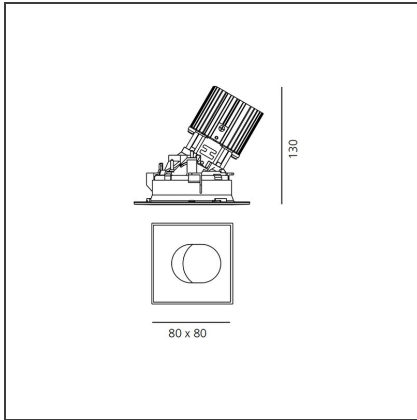

TECHNICAL DRAWINGS

FEATURES

Article Code:	M260205	Material:	aluminium
Colour:	Polished aluminium	Series:	Indoor
Installation:	Projector, Recessed, Ceiling		

DIMENSIONS

Length:	cm 8	Cutout shape:	Squared
Width:	cm 8	Glow Wire Test:	850
Weight:	kg 0.3		
Recessed depth:	cm 13		

INCLUDED SOURCES

Category:	LED	Color temperature (K):	3000K
Number:	1	CRI:	90
Watt:	13W		
Type:	0		
Class:	A		

LUMINAIRE

Watt:	13W	Delivered lumens output (lm):	705lm
Voltage:	220-240 V	CCT:	3000 K
		Efficiency:	100%
		Efficacy:	69.61lm/W
		CRI:	90