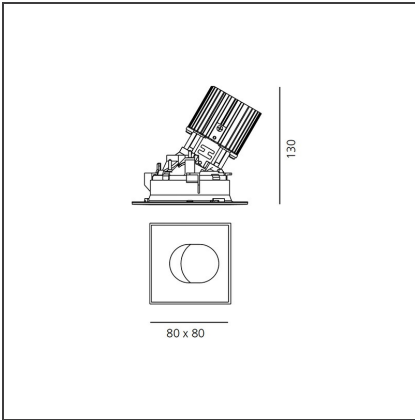

TECHNICAL DRAWINGS

FEATURES

Article Code:	M259605	Material:	aluminium
Colour:	Black	Series:	Indoor
Installation:	Projector, Recessed, Ceiling		

DIMENSIONS

Length:	cm 8	Cutout shape:	Squared
Width:	cm 8	Glow Wire Test:	850
Weight:	kg 0.3		
Recessed depth:	cm 13		