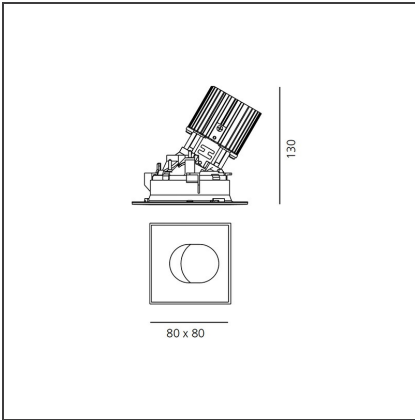

TECHNICAL DRAWINGS

FEATURES

Article Code:	M330305	Material:	aluminium
Colour:	Polished Metal	Series:	Indoor
Installation:	Projector, Recessed, Ceiling		

DIMENSIONS

Length:	cm 8	Cutout shape:	Squared
Width:	cm 8	Glow Wire Test:	850
Weight:	kg 0.3		
Recessed depth:	cm 13		