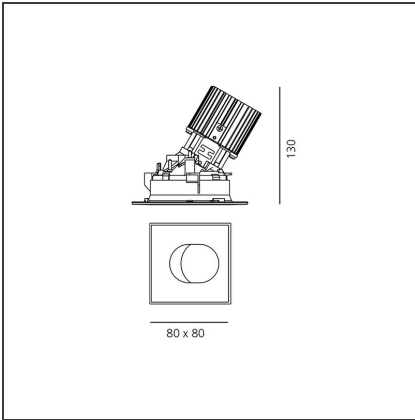

TECHNICAL DRAWINGS

FEATURES

Article Code:	M330005	Material:	aluminium
Colour:	Black	Series:	Indoor
Installation:	Projector, Recessed, Ceiling		

DIMENSIONS

Length:	cm 8	Cutout shape:	Squared
Width:	cm 8	Glow Wire Test:	850
Weight:	kg 0.3		
Recessed depth:	cm 13		