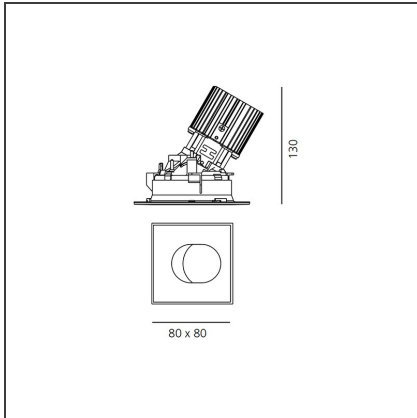

TECHNICAL DRAWINGS

FEATURES

Article Code:	M260005	Material:	aluminium
Colour:	Polished aluminium	Series:	Indoor
Installation:	Projector, Recessed, Ceiling		

DIMENSIONS

Length:	cm 8	Cutout shape:	Squared
Width:	cm 8	Glow Wire Test:	850
Weight:	kg 0.3		
Recessed depth:	cm 13		