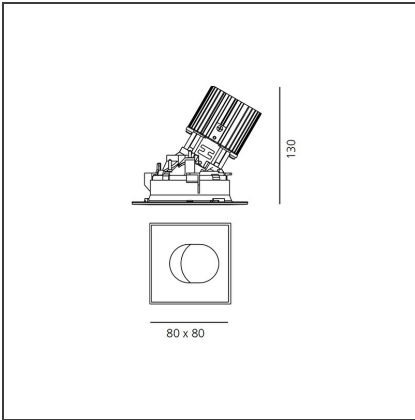

TECHNICAL DRAWINGS

FEATURES

Article Code:	M259405	Material:	aluminium
Colour:	Black	Series:	Indoor
Installation:	Projector, Recessed, Ceiling		

DIMENSIONS

Length:	cm 8	Cutout shape:	Squared
Width:	cm 8	Glow Wire Test:	850
Weight:	kg 0.3		
Recessed depth:	cm 13		