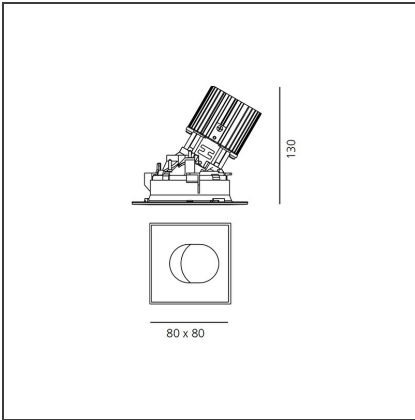

TECHNICAL DRAWINGS

FEATURES

Article Code:	M330205	Material:	aluminium
Colour:	Polished Metal	Series:	Indoor
Installation:	Projector, Recessed, Ceiling		

DIMENSIONS

Length:	cm 8	Cutout shape:	Squared
Width:	cm 8	Glow Wire Test:	850
Weight:	kg 0.3		
Recessed depth:	cm 13		